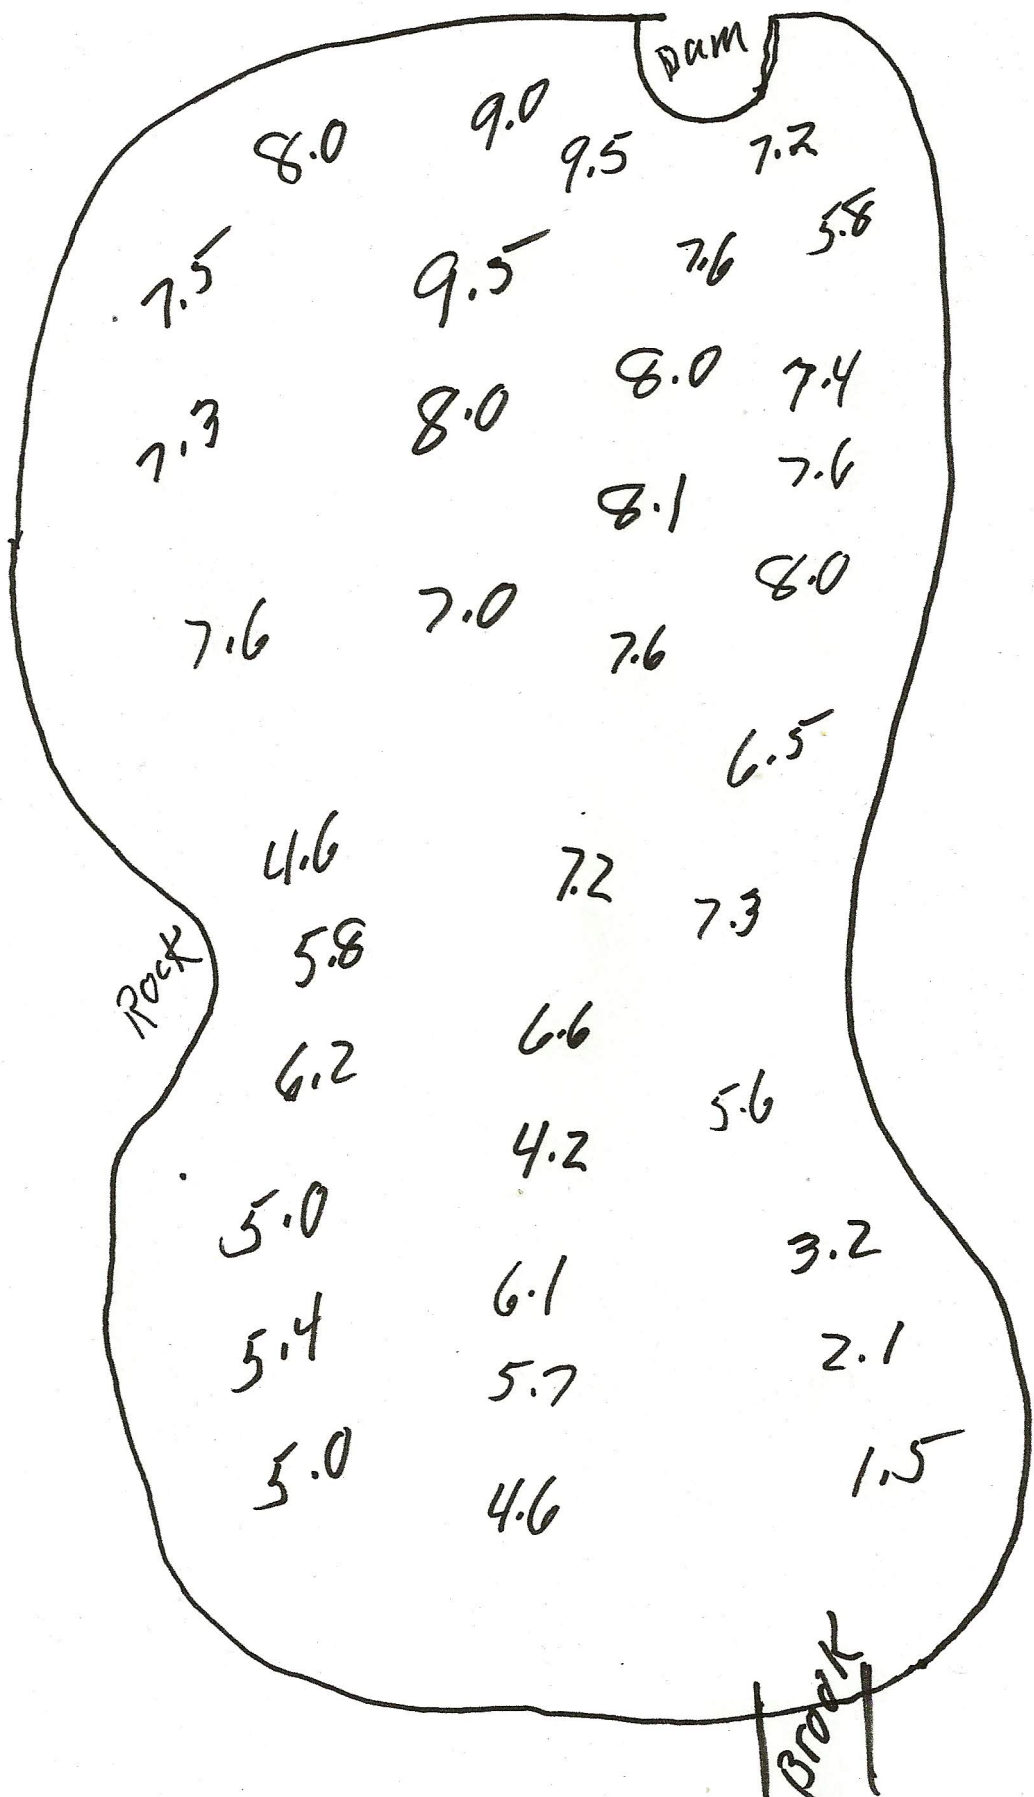

N5C - Depths of Pond as of April 14, 2012

Club House

Depths taken from shore were about 20'-25' from shore.